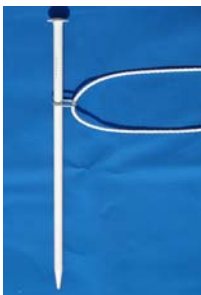

<u>Item Number</u>	<u>Name</u>	<u>Picture</u>	<u>Description</u>
--------------------	-------------	----------------	--------------------

8317045C	2 pc. Steel Side Pole Intact (Height = 7')		Inserted into pole holes on corners and sides.
----------	--	--	--

Item Number Name

Picture

Description

2 pc. Alum. Side Pole Apart
(Combined height = 7')
(Each height = 4.5' & 2.5')

Inserted into pole holes on corners and sides.

3 pc. Alum. Center Pole
(Height = 11 1/2')

(Each height = 4.5' & 2.5')

Inserted into center pole hole.

3153100 Plastic Rope Slide

Attached to guy ropes for quick and easy adjustments

Tent Bag
10100 (Under 20')

10110 (20' and Over)

Holds canopy fabric to prevent the wear and tear of improper storage.

24" Stake & Rope w/ Ring
3704024C Stake
3204200 Rope Ring

Driven into ground and connected to guy ropes with the rope ring. 8 stakes necessary for 10'x10', 12 for 12'x12' through 20'x20', 14 for 20'x30', 16 for 20'x40'.